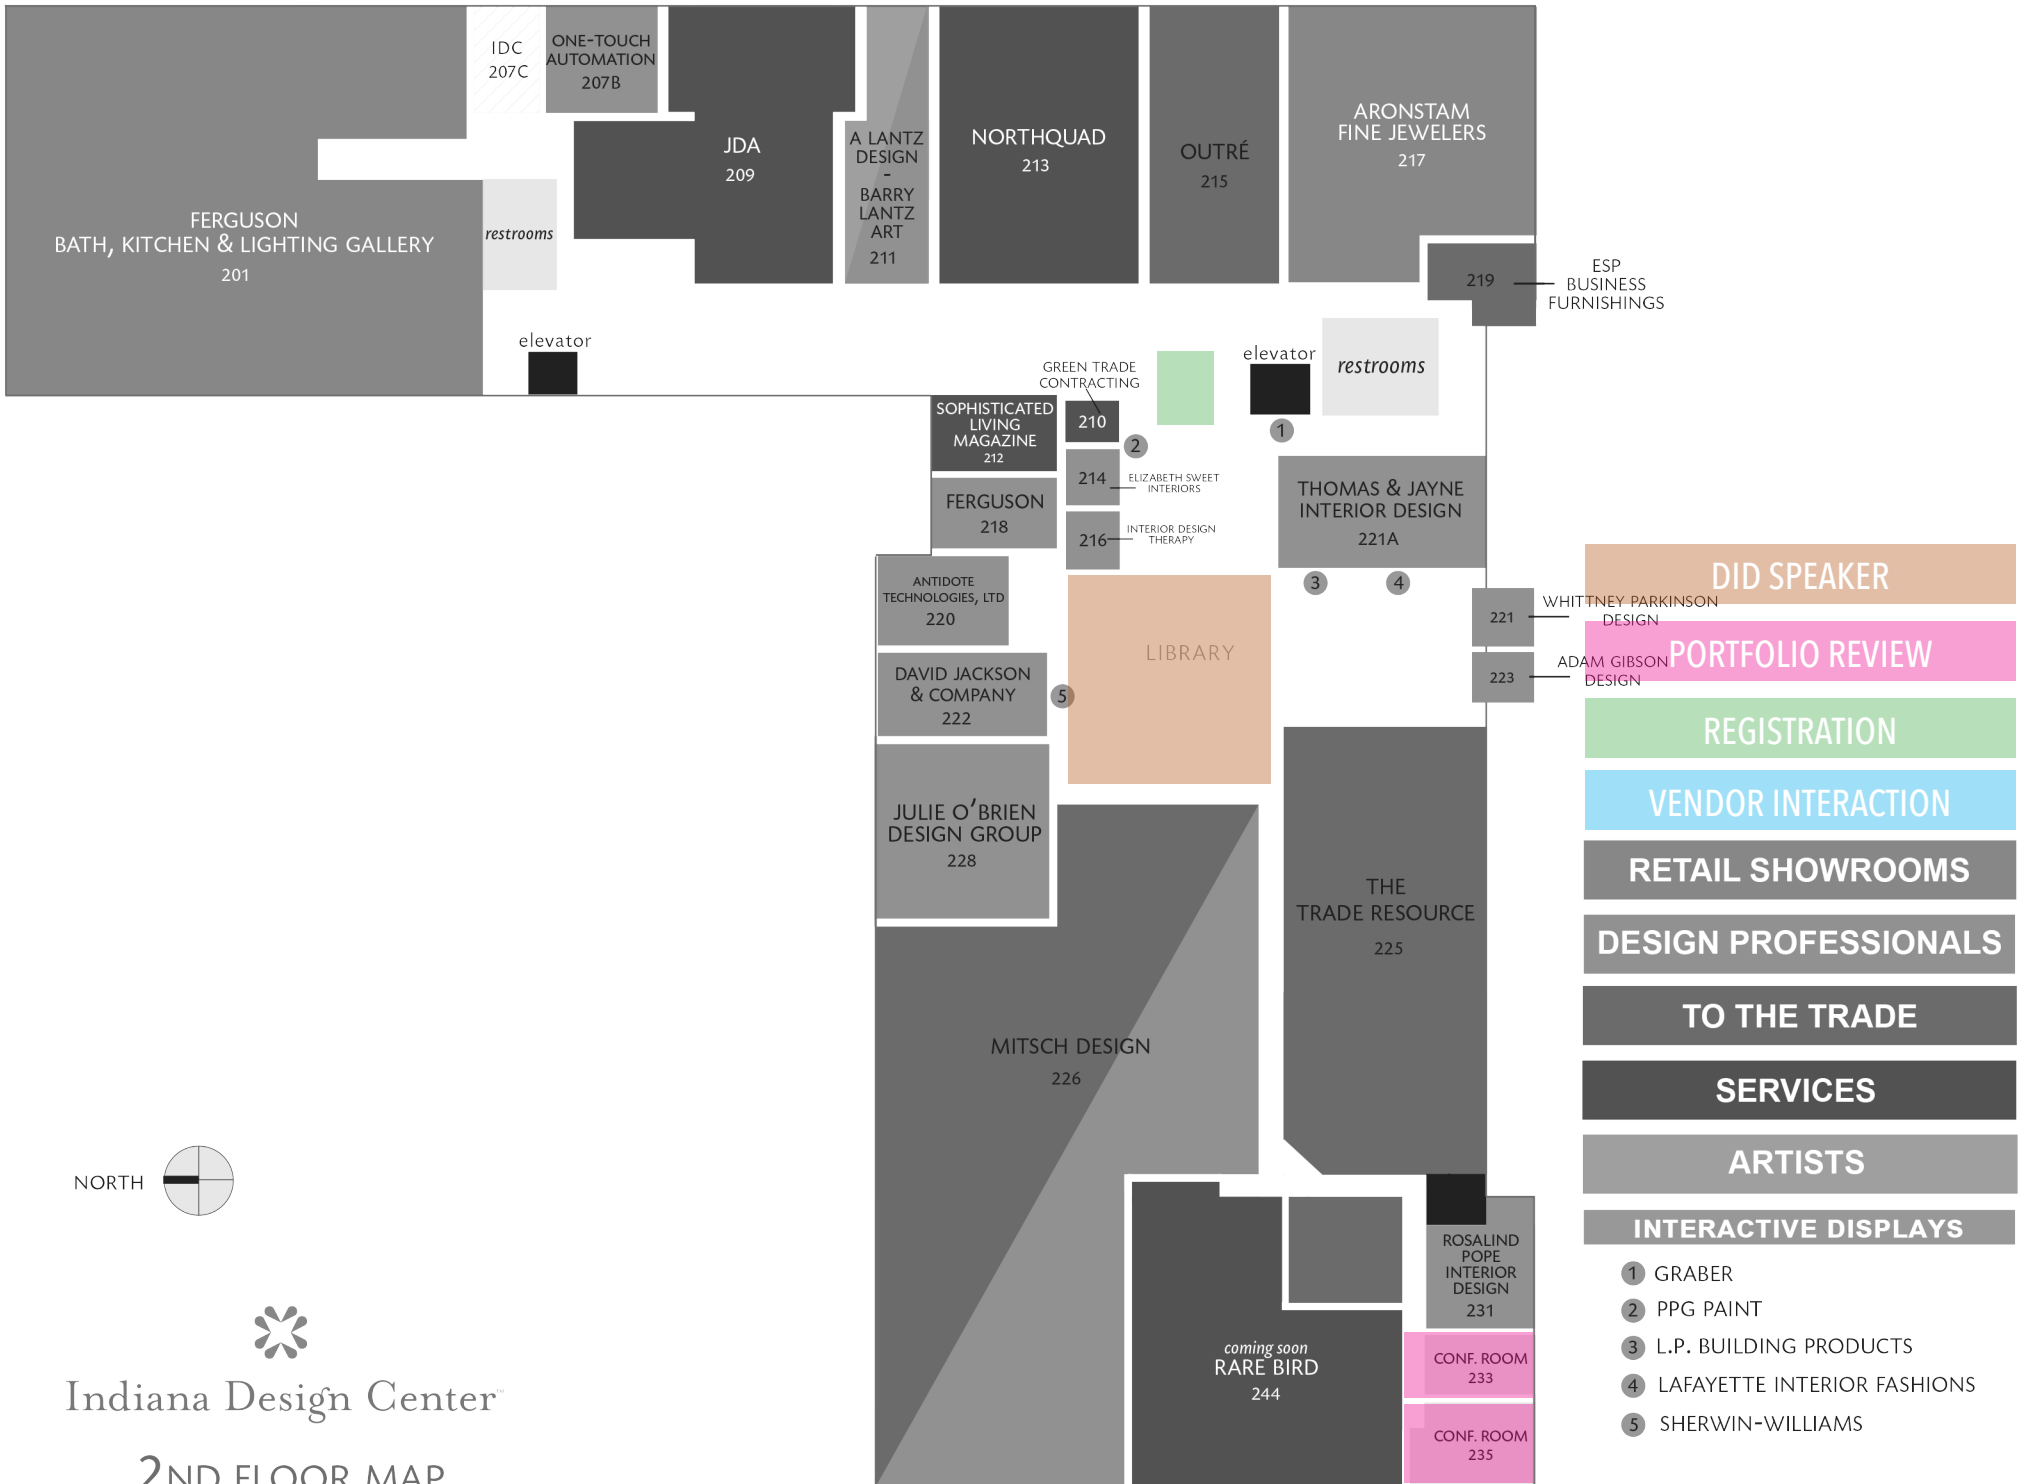

RANGELINE ROAD

FERGUSON
BATH, KITCHEN & LIGHTING GALLERY

101

restrooms

elevator

DRIVEWAY

DRAPERY STREET

109

RAMP TO UNDERGROUND
PARKING GARAGE

PARKING

VENDOR INTERACTION

RETAIL SHOWROOMS

SERVICES

NORTH

Indiana Design Center™

1ST FLOOR MAP

PARKING

DELIVERIES

service
elevator

JACK LAURIE
HOME FLOOR DESIGNS

124

RE/MAX ABILITY PLUS

129

1ST AVENUE SOUTHWEST

RANGELINE ROAD

 Indiana Design Center™

2ND FLOOR MAP

1ST AVENUE SOUTHWEST