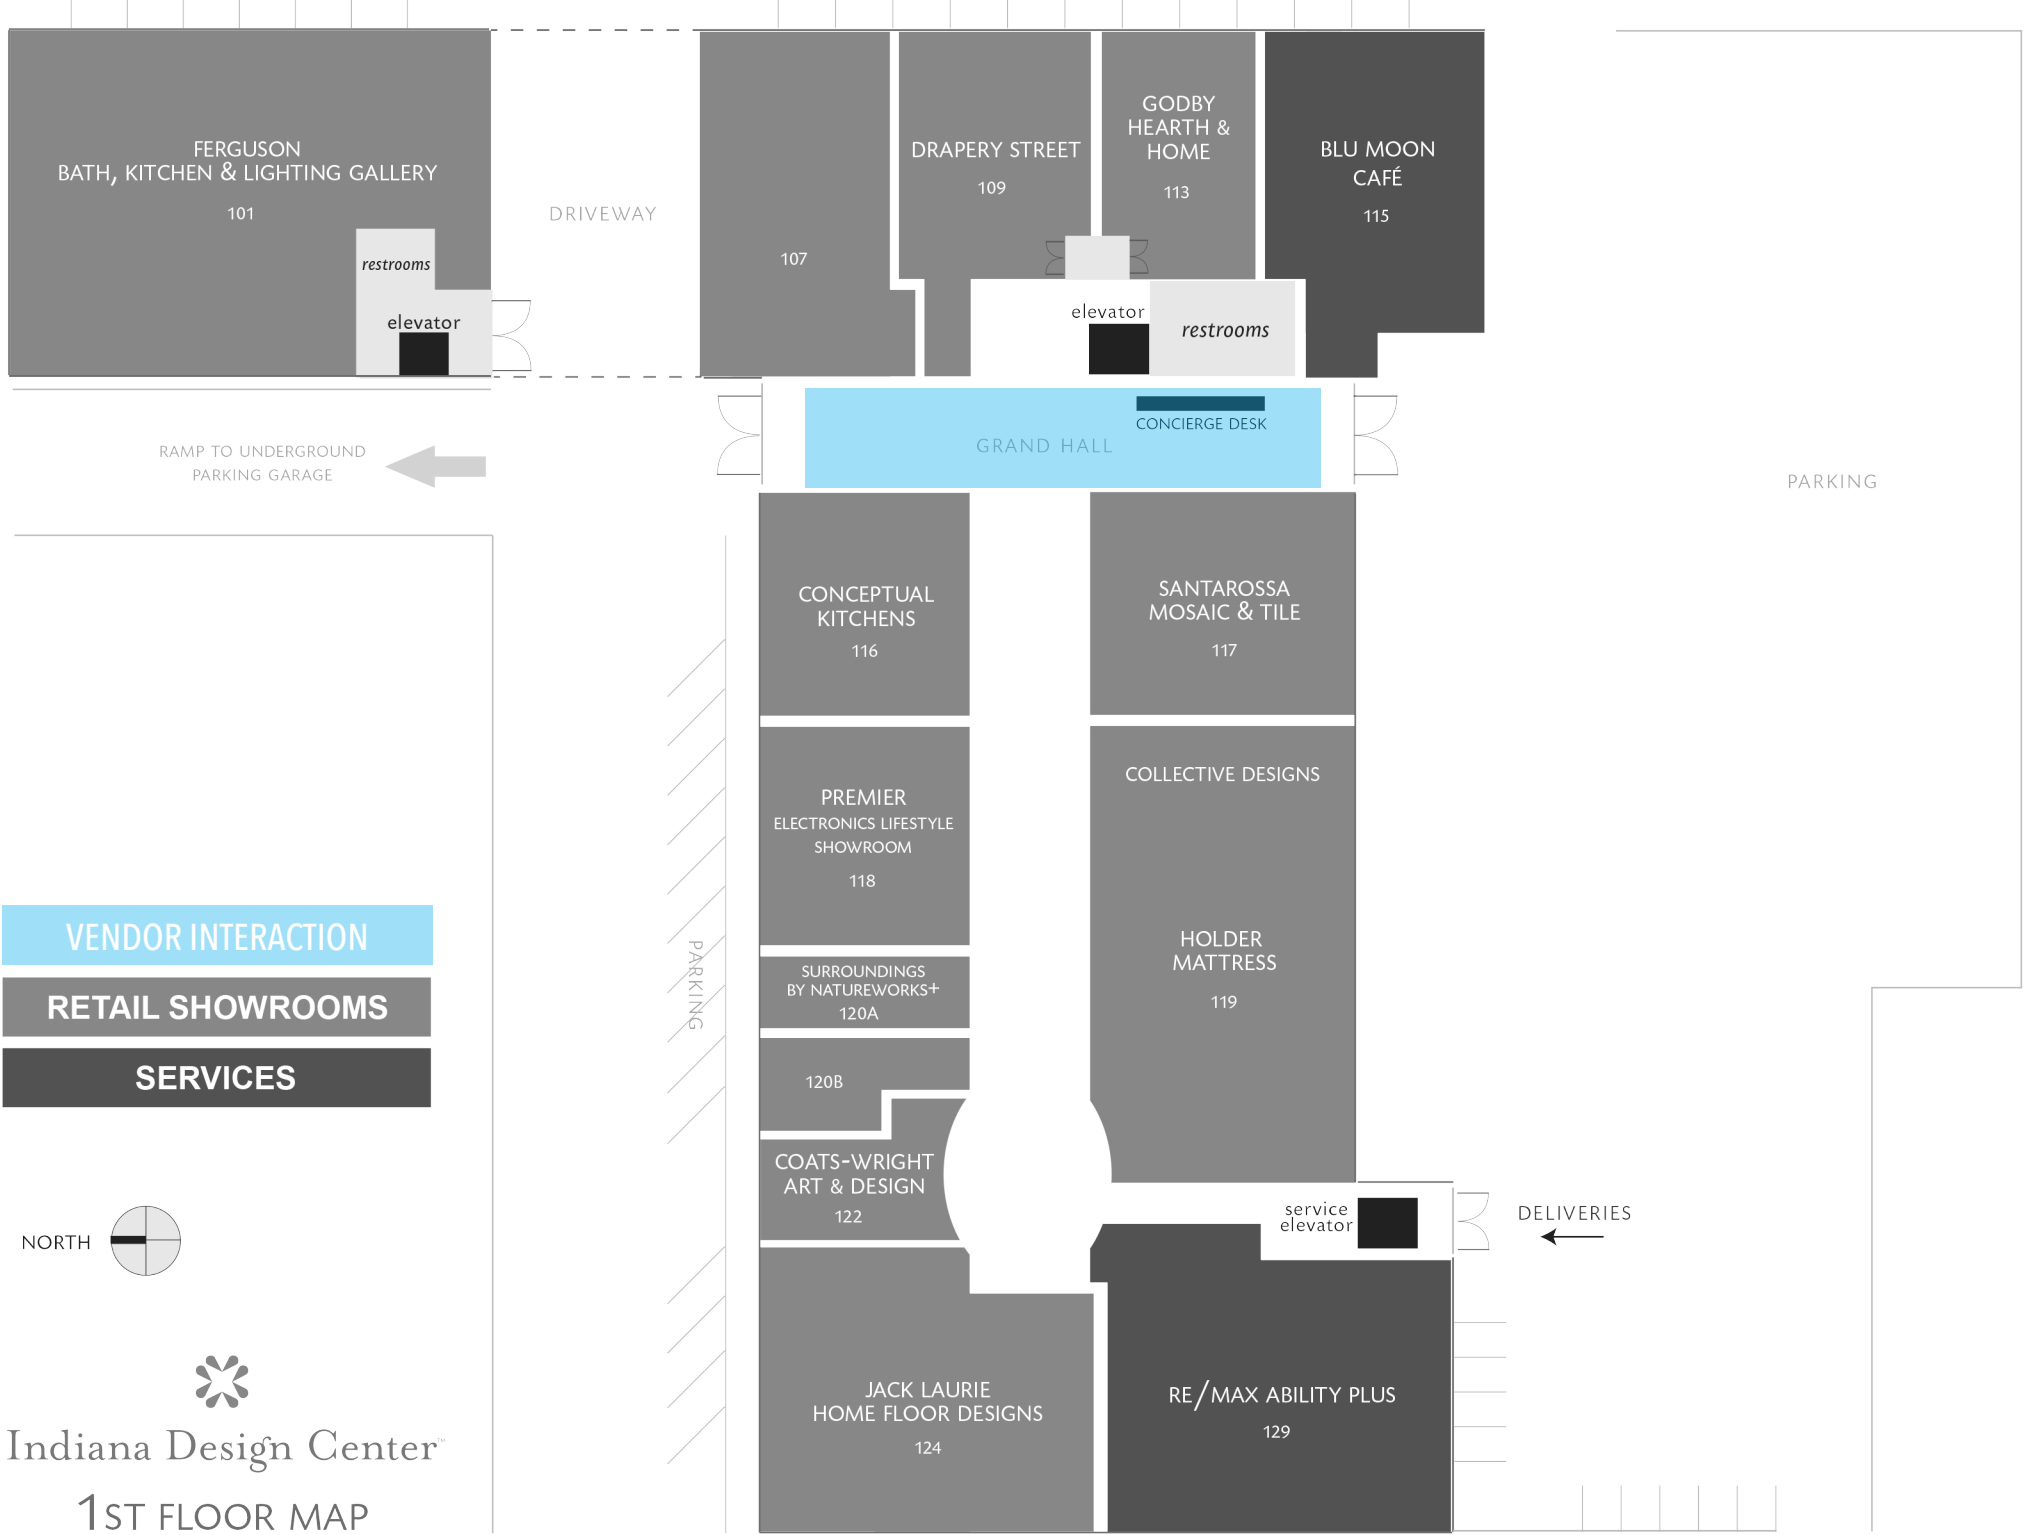

RANGELINE ROAD

FERGUSON
BATH, KITCHEN & LIGHTING GALLERY

101

restrooms

elevator

DRIVEWAY

DRAPERY STREET

109

GODBY
HEARTH &
HOME

113

BLU MOON
CAFÉ

115

elevator

restrooms

GRAND HALL

CONCIERGE DESK

RAMP TO UNDERGROUND
PARKING GARAGE

PARKING

VENDOR INTERACTION

RETAIL SHOWROOMS

SERVICES

NORTH

Indiana Design Center™

1ST FLOOR MAP

PARKING

DELIVERIES

service
elevator

JACK LAURIE
HOME FLOOR DESIGNS

124

RE/MAX ABILITY PLUS

129

1ST AVENUE SOUTHWEST